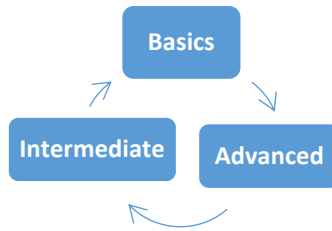

OFAH Women's Ice Fishing Day

February 29, 2020
Bay of Quinte, Belleville, ON

Targeting: Walleye

Morning Session	
8:30 am - 9:00 am	Registration and check in
9:00 am - 10:00 am	Rotation 1
10:00 am - 11:00 am	Rotation 2
11:00 am - 12:00 pm	Rotation 3
12:00 pm - 1:00 pm	Lunch in the parking lot <i>(Bring your own lunch)</i> Raffle draw at 12:45pm
1:00 pm	Departure

Participants will rotate between three groups. Each group will focus on a different level of fishing based on knowledge and equipment.

Afternoon Session	
11:30 am - 12:00 pm	Registration and check in
12:00 pm - 1:00 pm	Lunch in the parking lot <i>(Bring your own lunch)</i> Raffle draw at 12:45pm
1:00 am - 2:00 pm	Rotation 1
2:00 pm - 3:00 pm	Rotation 2
3:00 pm - 4:00 pm	Rotation 3
4:00 pm	Departure

Participants will rotate between three groups. Each group will focus on a different level of fishing based on knowledge and equipment.