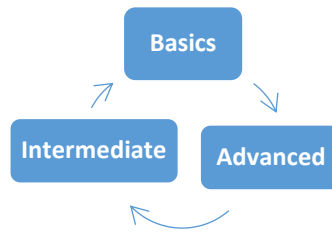

OFAH Women's Ice Fishing Day

February 29, 2020
Bay of Quinte, Belleville, ON

Targeting: Walleye

Morning Session	
8:30 am - 9:00 am	Registration and check in
9:00 am - 10:00 am	Rotation 1
10:00 am - 11:00 am	Rotation 2
11:00 am - 12:00 pm	Rotation 3
12:00 pm - 1:00 pm	Lunch in the parking lot <i>(Bring your own lunch)</i> Raffle draw at 12:45pm
1:00 pm	Departure

Participants will rotate between three groups. Each group will focus on a different level of fishing based on knowledge and equipment.

Afternoon Session	
11:30 am - 12:00 pm	Registration and check in
12:00 pm - 1:00 pm	Lunch in the parking lot <i>(Bring your own lunch)</i> Raffle draw at 12:45pm
1:00 am - 2:00 pm	Rotation 1
2:00 pm - 3:00 pm	Rotation 2
3:00 pm - 4:00 pm	Rotation 3
4:00 pm	Departure

Participants will rotate between three groups. Each group will focus on a different level of fishing based on knowledge and equipment.